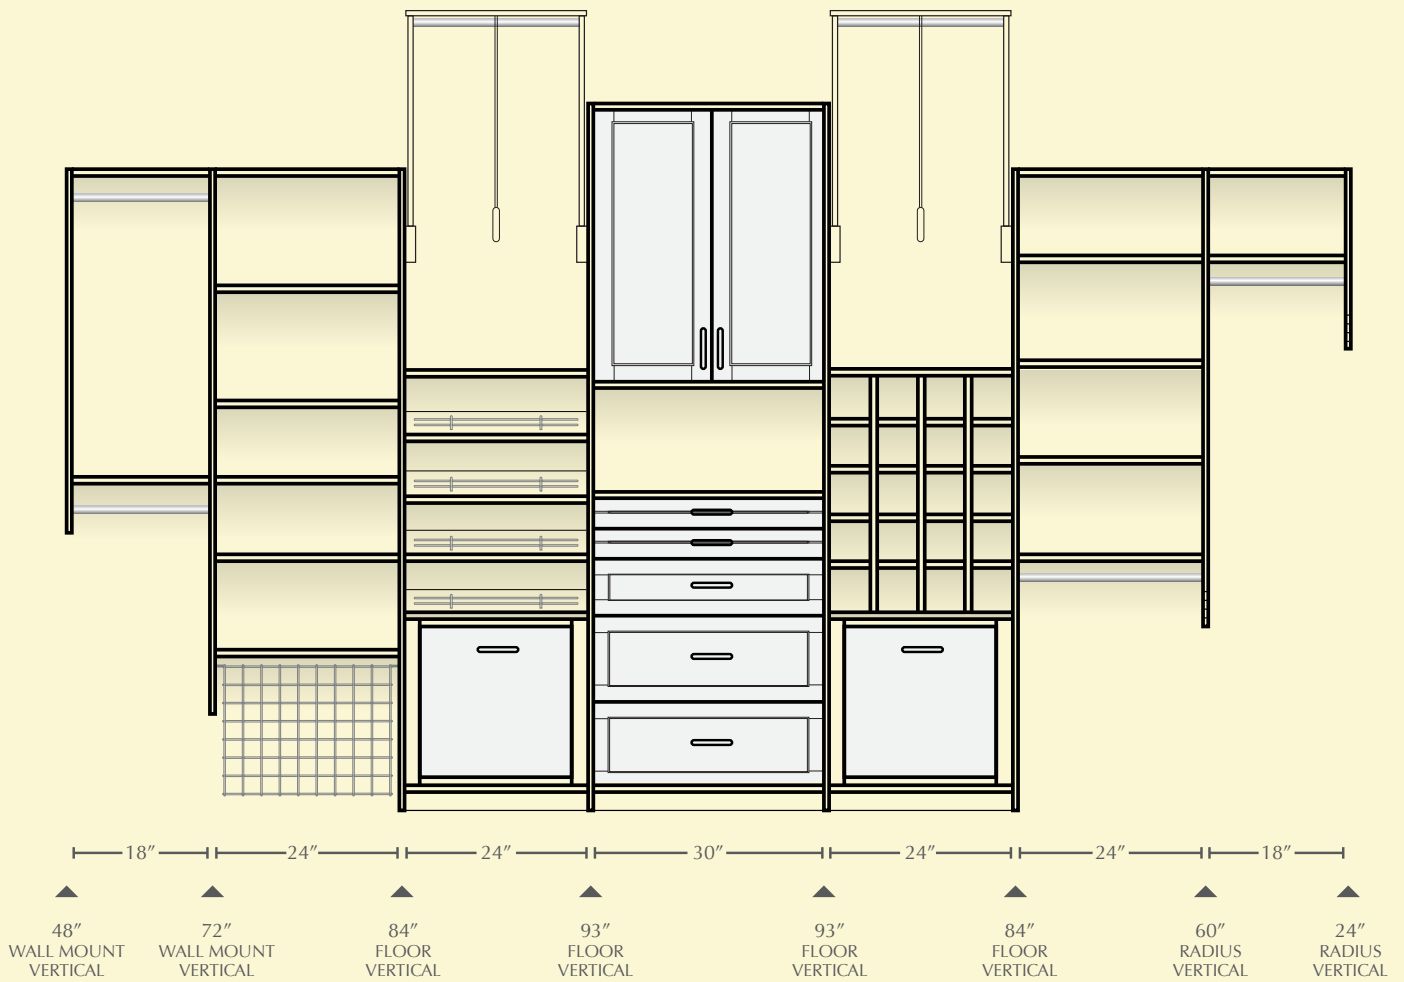

Wall Mounted & Floor Based Systems

Our closet rail hung closet system is available in two options to best suit your storage needs. Suspend closets for more space on your closet floor and allow for easier cleaning, or extend your system to the floor to add strength for extra storage and heavier personal items.

Our Exclusive Mod Series

The Mod Series frame work is an excellent choice for either traditional or bold contemporary style statements. These 1-1/8" thick contemporary laminate verticals and shelves provide visual substance and definition to our More Space Place closets and compliment many of our materials, door styles and finishes. Combined with inset doors or drawers, this series ensures a stand out space in your home.

Fixed or Adjustable Shelves & Rods

Our extra-sturdy adjustable and sliding shelving and hanging rods adapt as your storage needs change. Single- and double-hung closet rods can double, or even triple, your closet storage space.