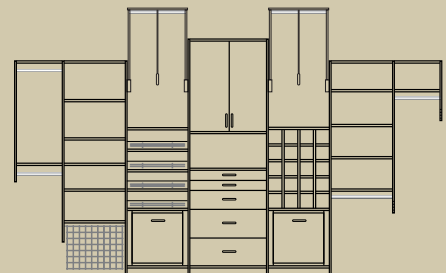

custom closet & utility room planning guide

custom closets designed
around the way you live