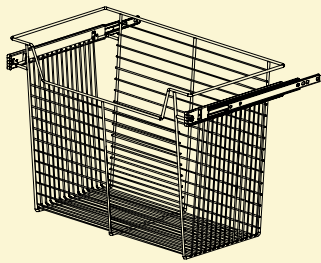

Infinite Accessories

Hampers and Baskets

The removable laundry baskets in our tilt-out hampers keep dirty clothes off of the floor and out of the way, while sliding baskets keep folded items organized and easily accessible.

Scarf, Tie, Belt Racks & Valet Rods

Sliding or wall-mounted racks help keep ties and belts neat and organized. Sliding valet rods allow you to hang dry cleaning, garment bags or your clothes for the next day.