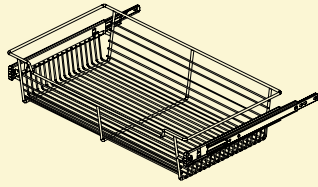

Infinite Accessories

Hampers and Baskets

The removable laundry baskets in our tilt-out hampers keep dirty clothes off of the floor and out of the way, while sliding baskets keep folded items organized and easily accessible.

Scarf, Tie, Belt Racks & Valet Rods

Sliding or wall-mounted racks help keep ties and belts neat and organized. Sliding valet rods allow you to hang dry cleaning, garment bags or your clothes for the next day.